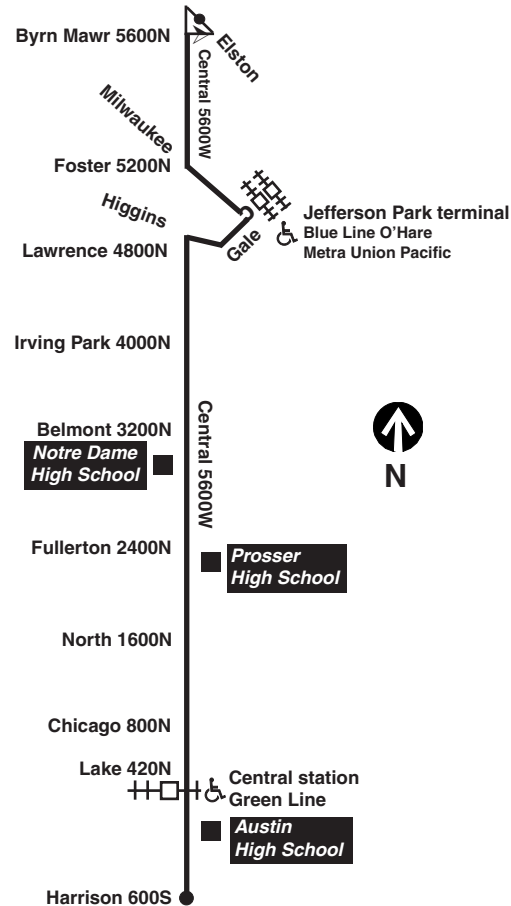

Schedules and other info in this timetable are subject to change. CTA does not assume responsibility for errors in timetables nor for inconvenience or damage resulting from delays.

Pay close attention to destination signs and announcements when boarding: added service may sometimes be provided over portions of this or any bus route and some trips can end before the furthest terminal on a line depending on service needs or time of day.

85 Central

Effective Aug. 25, 2024

All CTA buses are accessible

transitchicago.com/bus/85

Monday thru Friday

#85 Central

Northbound

LV Central/Harrison	Central Green Line stn	Central/North	Central/Belmont	Jefferson Park Blue Line stn	AR Bryn Mawr/Elston
4:03a	4:09a	4:16a	4:27a	4:40a	4:45a
4:18	4:24	4:31	4:42	4:55	5:00
4:33	4:39	4:46	4:57	5:10	5:15
4:48	4:54	5:01	5:12	5:25	5:30
5:02	5:09	5:16	5:27	5:40	5:45
5:15	5:21	5:28	5:39	5:55	5:59
5:26	5:33	5:40	5:52	6:07	6:11
5:38	5:45	5:53	6:04	6:19	6:24
5:50	5:57	6:05	6:16	6:31	6:36
6:01	6:08	6:16	6:28	6:45	6:50
6:13	6:20	6:28	6:40	6:58	7:03
6:24	6:32	6:40	6:52	7:10	7:15
6:36	6:43	6:52	7:04	7:22	7:27

F - trip operates on Friday, school days only
M - trip operates Monday thru Thursday, school days only

Southbound

LV Bryn Mawr/Elston	Jefferson Park Blue Line stn	Central/Belmont	Central/North	Central Green Line stn	AR Central/Harrison
3:20a	3:26a	3:37a	3:46a	3:53a	3:57
3:35	3:41	3:52	4:01	4:08	4:12
3:50	3:56	4:07	4:16	4:23	4:27
4:05	4:11	4:22	4:31	4:38	4:42
4:19	4:26	4:37	4:45	4:52	4:56
4:31	4:37	4:48	4:57	5:04	5:08
4:43	4:49	5:00	5:09	5:16	5:20
4:54	5:01	5:11	5:20	5:27	5:32
5:05	5:11	5:23	5:32	5:39	5:44
5:16	5:23	5:34	5:43	5:51	5:55
5:27	5:34	5:45	5:55	6:02	6:07

L - trip begins at Belmont/Leclairre at time shown
S - trip operates on school days only